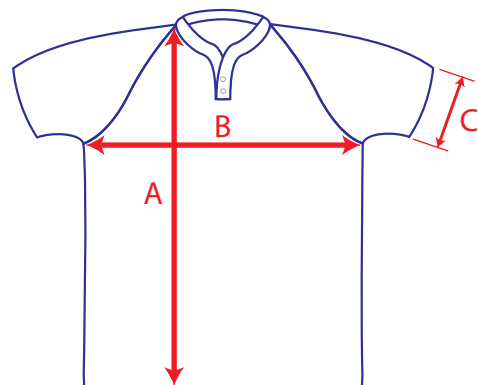

## Tight

## Half Tight

Units: CM

	XXS	XS	S	M	L	XL	2XL	3XL	4XL	5XL
A	66.0	68.5	71.0	73.5	76.0	78.5	81.0	83.5	86.0	89.0
B	45.0	47.5	50.0	52.5	55.0	57.5	60.0	62.5	65.0	67.5
C	36.0	38.0	40.0	42.0	44.0	46.0	48.0	50.0	52.0	54.0
D	39.0	41.0	43.0	45.0	47.0	49.0	51.0	53.0	55.0	57.0

### **DIMENSIONS ARE GARMENT SIZES**

For equivalent chest or waist sizes please double measurements shown

**TOLERANCE** = +/- 1 cm,  
if in doubt order one size larger

Units: CM

## Kids Size

	6	8	10	12	14
A	59.0	61.0	63.0	65.5	68.0
B	42.0	44.0	46.0	48.0	50.0
C	13.0	14.0	15.0	16.0	17.0